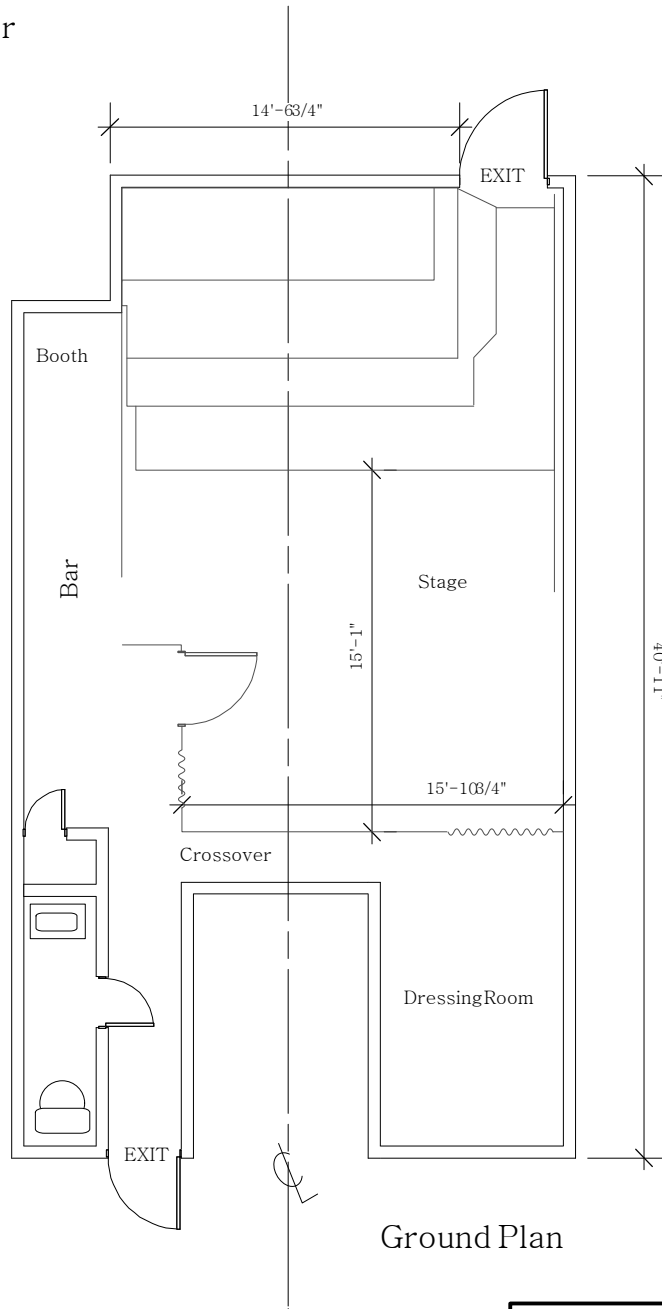

UnderSt. Marks Theater
 94 ST. Marks Place
 Between 1 Ave and Ave A

GENERAL NOTES
 - Verify any crucial dimensions.

Ground Plan

The St. Marks Theater
Lighting Designer: Alberto A. Vicente
Scale: 1/8"=1'-0"
Date: July 12, 2010